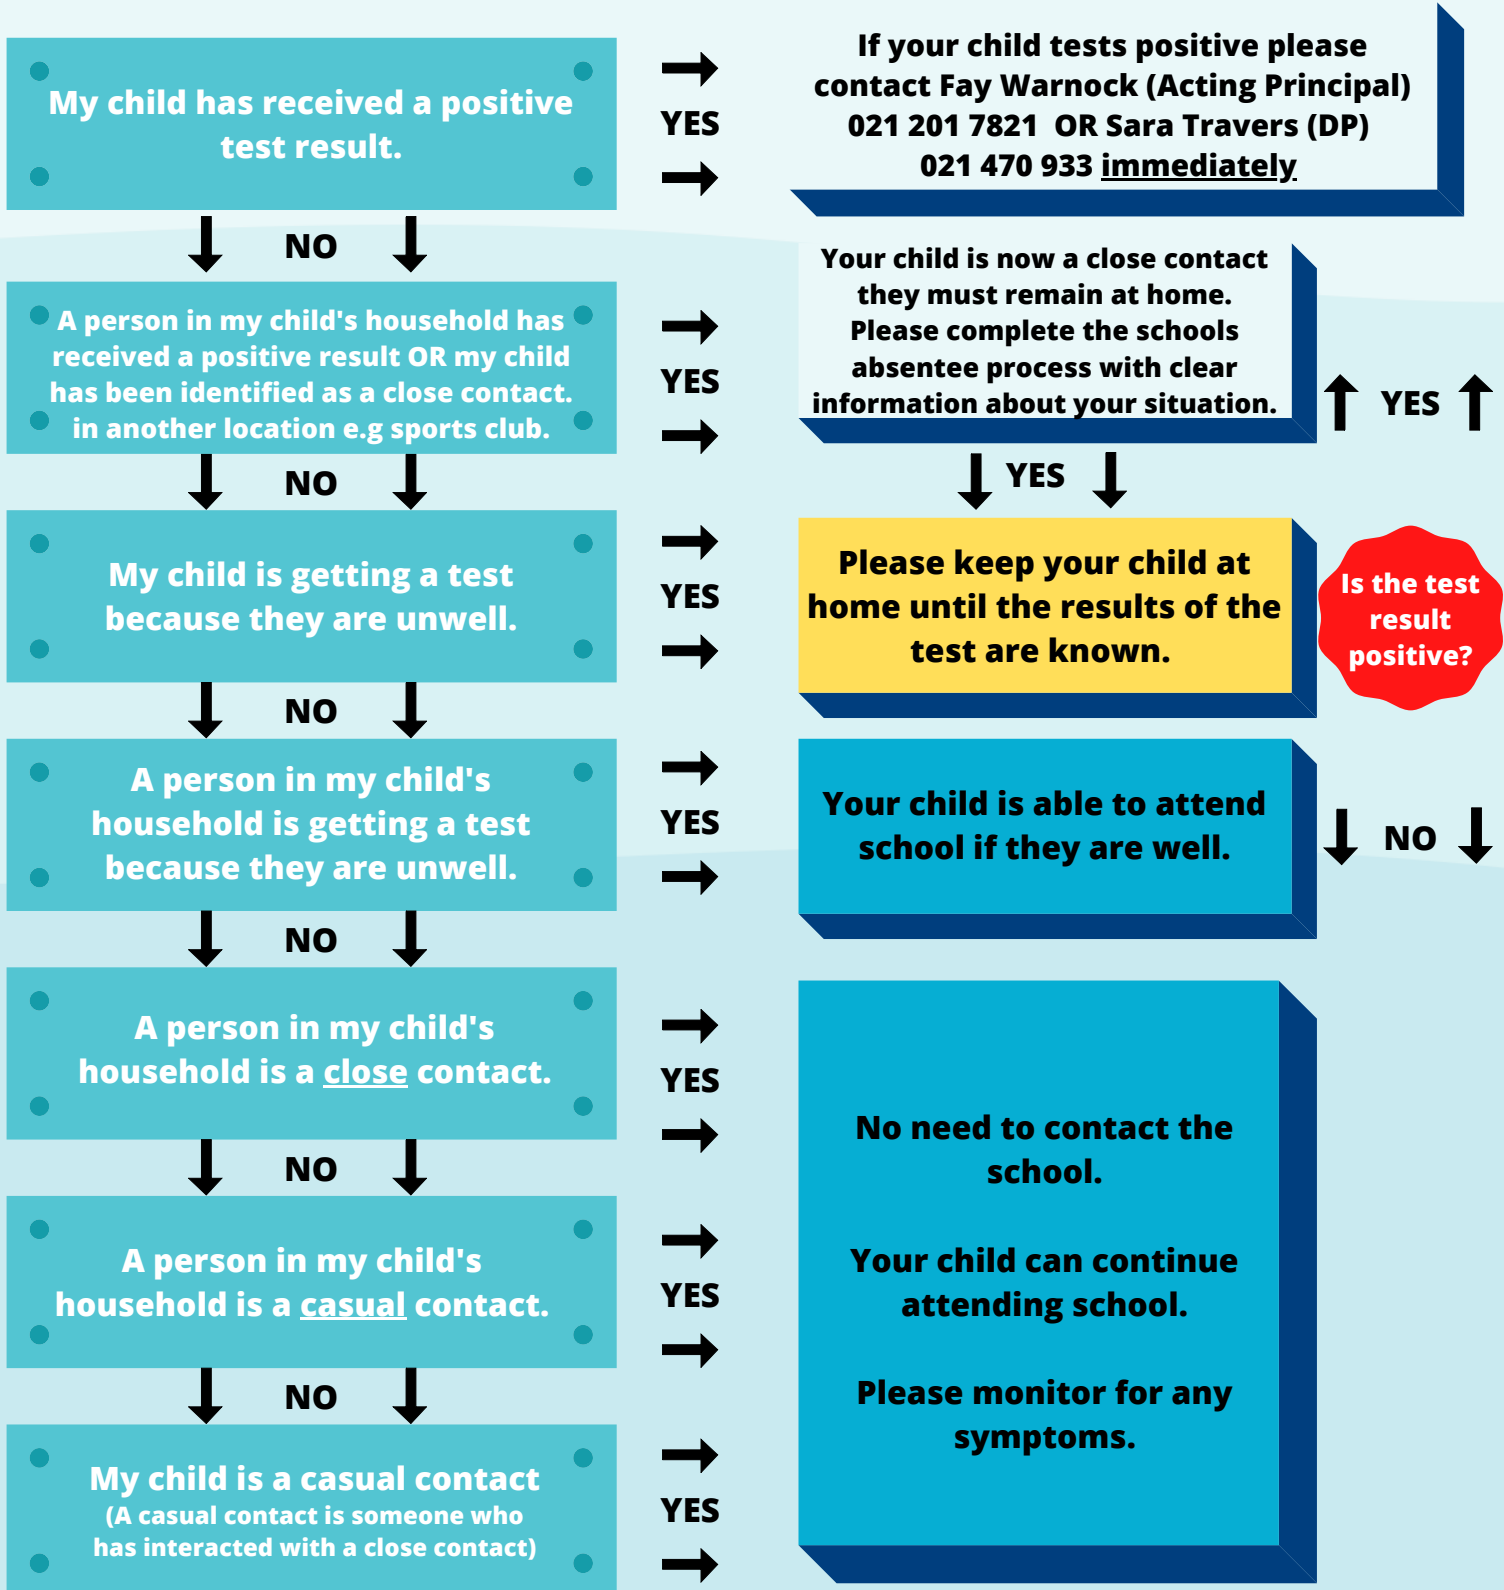

Supporting Families to Understand School COVID Processes

This flowchart has been designed to help our families understand what is required. For any queries, please contact